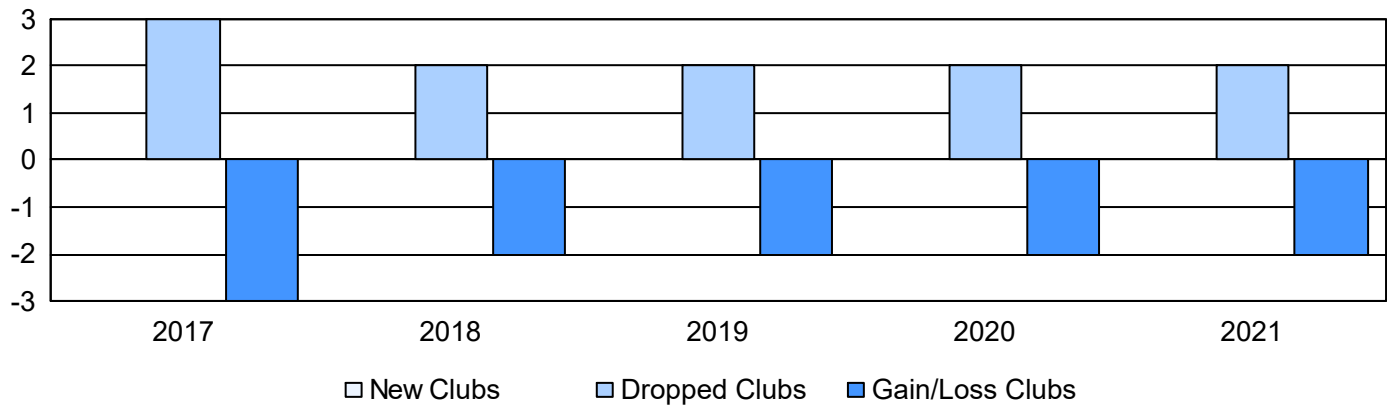

Year	New Clubs	Dropped Clubs	Gain/ Loss Clubs	New Members	Charter Members	Reinstate Members	Transfer Members	Total Member Added	Total Members Dropped	Gain/ Loss Members
2016-2017	0	3	-3	89	2	6	8	105	156	-51
2017-2018	0	2	-2	91	3	3	27	124	177	-53
2018-2019	0	2	-2	57	0	3	6	66	115	-49
2019-2020	0	2	-2	49	1	4	13	67	98	-31
2020-2021	0	2	-2	29	1	1	0	31	95	-64
Average	0	2	-2	63	1	3	11	79	128	-50

Clubs

Members

Membership Composition June 2021 Cumulative

Gender Composition June 2021 Cumulative