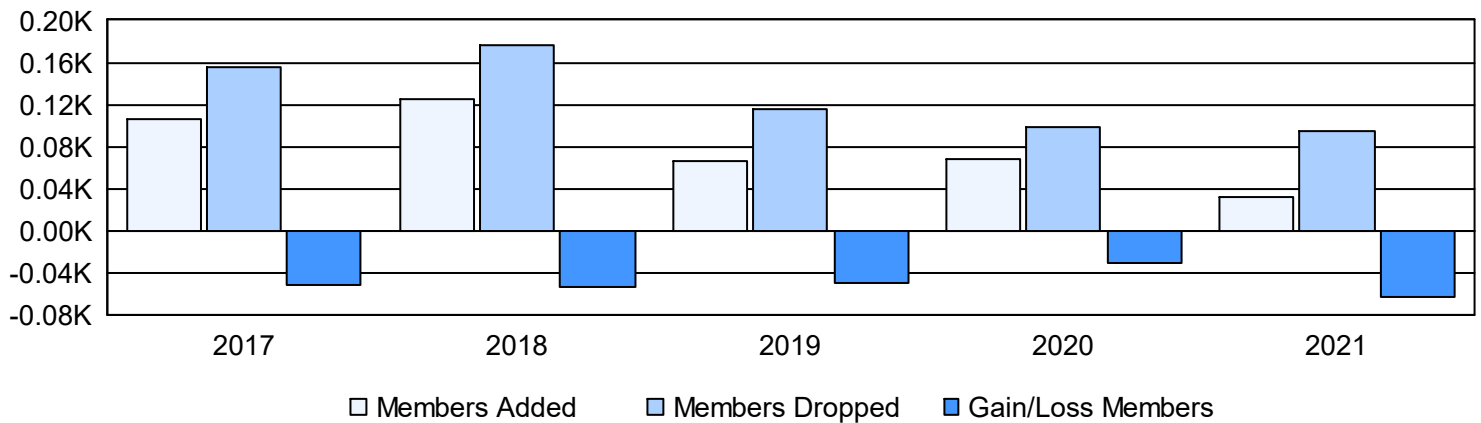

Year	New Clubs	Dropped Clubs	Gain/ Loss Clubs	New Members	Charter Members	Reinstate Members	Transfer Members	Total Member Added	Total Members Dropped	Gain/ Loss Members
2016-2017	0	3	-3	89	2	6	8	105	156	-51
2017-2018	0	2	-2	91	3	3	27	124	177	-53
2018-2019	0	2	-2	57	0	3	6	66	115	-49
2019-2020	0	2	-2	49	1	4	13	67	98	-31
2020-2021	0	2	-2	29	1	1	0	31	95	-64
Average	0	2	-2	63	1	3	11	79	128	-50

Clubs

Members

Membership Composition June 2021 Cumulative

Gender Composition June 2021 Cumulative