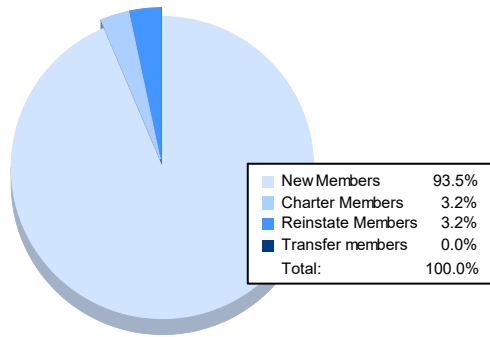

Year	New Clubs	Dropped Clubs	Gain/ Loss Clubs	New Members	Charter Members	Reinstate Members	Transfer Members	Total Member Added	Total Members Dropped	Gain/ Loss Members
2016-2017	0	3	-3	89	2	6	8	105	156	-51
2017-2018	0	2	-2	91	3	3	27	124	177	-53
2018-2019	0	2	-2	57	0	3	6	66	115	-49
2019-2020	0	2	-2	49	1	4	13	67	98	-31
2020-2021	0	2	-2	29	1	1	0	31	95	-64
Average	0	2	-2	63	1	3	11	79	128	-50

Clubs

Members

Membership Composition June 2021 Cumulative

Gender Composition June 2021 Cumulative